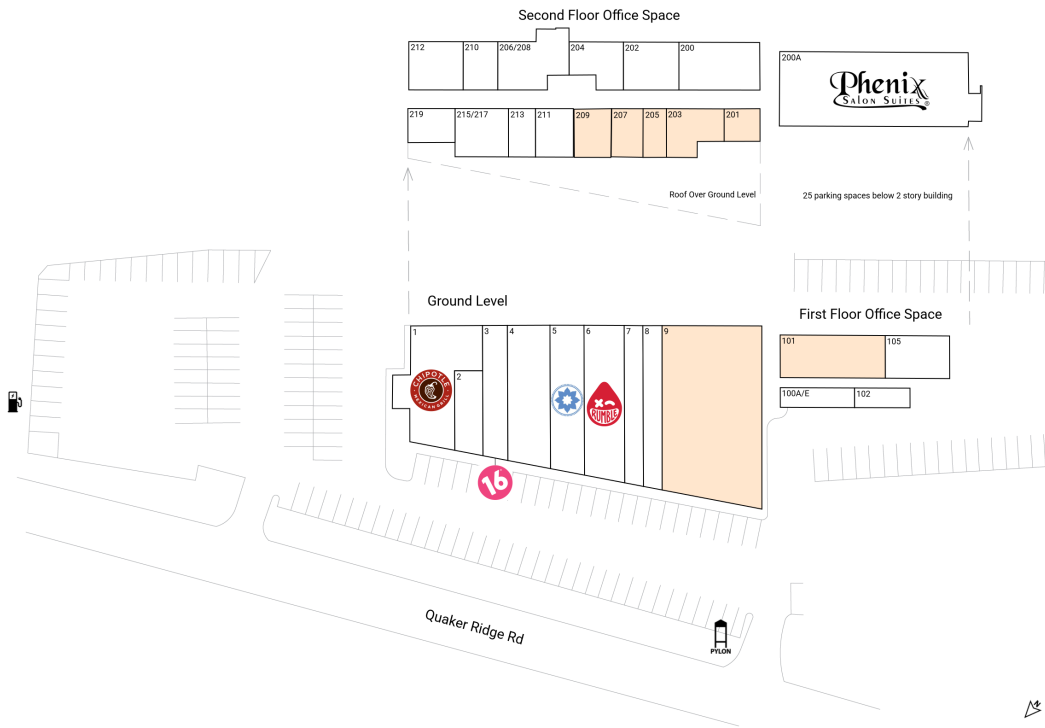

# North Ridge Shopping Center

77 Quaker Ridge Road | New Rochelle, NY 10804

Westchester County

New York-Newark-Jersey City, NY-NJ

43,538 Sq Ft

40.9487, -73.7923

## Available Spaces

9	6,760 Sq Ft	360°	205	760 Sq Ft
101	1,648 Sq Ft		207	496 Sq Ft 360°
201	498 Sq Ft	360°	209	661 Sq Ft
203	1,816 Sq Ft	360°		

## Current Tenants

Space size listed in square feet

1	Chipotle Mexican Grill	2,520
2	Gourmet Noodle	832
3	16 Handles	1,250
4	North Shore LIJ GoHealth Urgen	2,363
5	Club Pilates	1,863
6	Rumble Boxing	2,363
7	Dagiorgio Restaurant	1,034
8	Sobol	1,034
100A/E	Brian M. Kalb, DDS	532
102	Quaker Ridge Footcare-Dr. Arth	570
105	Martin Rube, DDS	1,052
200	Julie Kupersmith Md Pc	1,362
200A	Phenix Salon Suites	5,300
202	New Rochelle Orthodontics, PC	1,152
204	Lionel Fisch Co., Inc.	731
206/208	Paul Giotopoulos, DDS	1,740
210	New Rochelle Kids Dental	762
211	Dr. Sal Longo	618
212	Cheryl Malina, M.D.	1,152
213	Empire State Appraisals	478
215/217	New Rochelle Endodontics	1,414
219	Taylor Viazzo Architects	777

This site plan is for illustrative and information purposes only, showing the general layout of the shopping center; and is not a legal survey. Brixmor makes no representation or warranty that the shopping center is exactly as depicted as site conditions and tenant mix are subject to change over time.  
4055